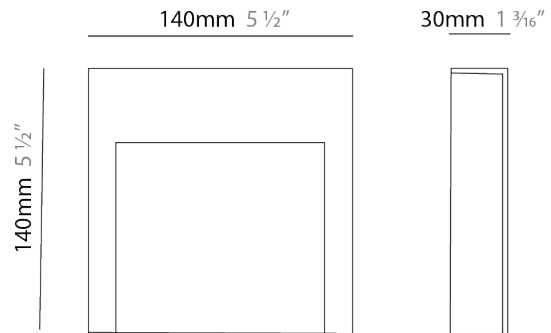

1. To build a product code in our configurator select the specify button on the base model # product page
2. To build a manual product code on this datasheet choose from the options listed below in blue font and add the suffix to the base model #

GENERAL

Series: Team
Subseries: Team Square
Brand: Platek
Division: Exterior
Mounting Type: Surface
Mounting Location: Wall
Subcategory: Step Light

PHYSICAL

Shape: Square
Length (mm): 140
Length (in): 5 ½
Height (mm): 140
Depth (mm): 30
Height (in): 5 ½
Depth (in): 1 ¾
Light Distribution: Asymmetric
Weight (kg): 0.6
Weight (lbs): 1.32
Screws: A4 stainless steel
Diffuser: Opal - PMMA
Fixture Finish: [BLK](#) / [WHI](#) / [GRY](#) / [COR](#) / [ANT](#) / [BRZ](#)
Fixture Material: Extruded Aluminum

ELECTRICAL

Lamp Type: LED
Input Wattage (W): 9.4
Total Output Wattage (W): 7.9
Dimming: Non-Dimmable / 0-10V Dimming
Driver Included: No
Driver Location: Remote
Driver Type: Constant Voltage – Universal
Driver Class: Class 2
Input Voltage (V): 120 - 277
Output Voltage (V): 24
Constant Voltage (V): 24
Upon Request: Remote: 0-10Vdc dimming / Phase dimming 120Vac / Non-dimming 120/277Vac

LED

Color Temperature (°K): [2700](#) / [3000](#) / [4000](#)
Max. Delivered Lumen (lm): 395 / 395 / 415
Nominal Lumen (lm): 800 / 800 / 832
CRI: >80 CRI
Lamp Life (hrs): 60000

OPTICAL

Optic°: Asymmetrical

RATINGS AND CERTIFICATIONS

Certified By: Certified for North American Standards
IP rating: IP66
IK Rating: IK08
Bug Rating: B0 U0 G0