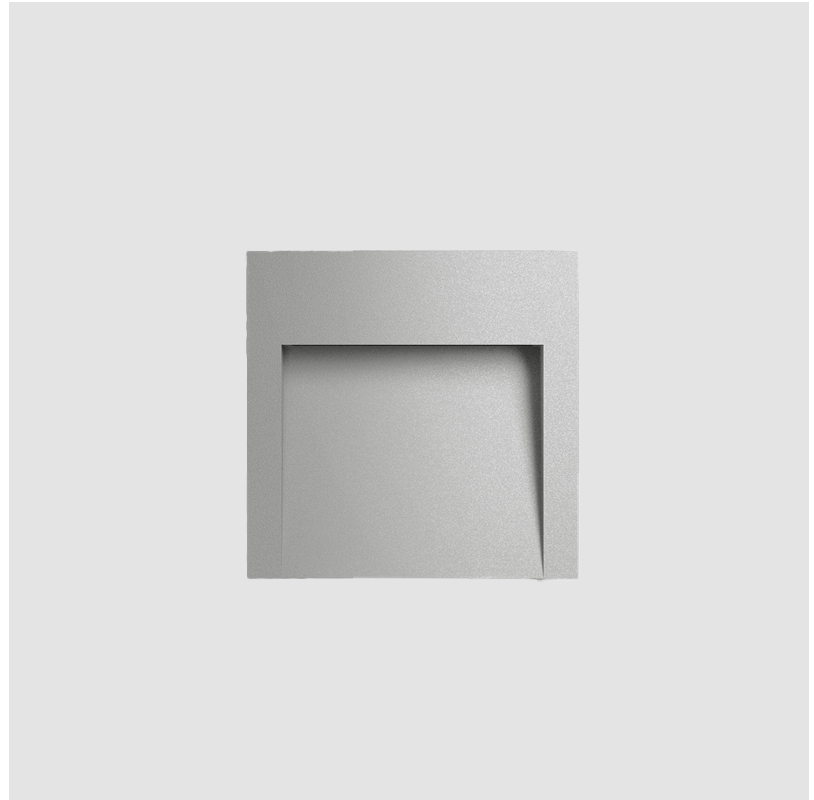

1. To build a product code in our configurator select the specify button on the base model # product page
2. To build a manual product code on this datasheet choose from the options listed below in blue font and add the suffix to the base model #

GENERAL

Series: Team
Subseries: Team Square
Brand: Platek
Division: Exterior
Mounting Type: Surface
Mounting Location: Wall
Subcategory: Step Light

PHYSICAL

Shape: Square
Length (mm): 140
Length (in): 5 ½
Height (mm): 140
Depth (mm): 30
Height (in): 5 ½
Depth (in): 1 ¾
Light Distribution: Asymmetric
Weight (kg): 0.6
Weight (lbs): 1.32
Screws: A4 stainless steel
Diffuser: Opal - PMMA
Fixture Finish: [BLK](#) / [WHI](#) / [GRY](#) / [COR](#) / [ANT](#) / [BRZ](#)
Fixture Material: Extruded Aluminum

ELECTRICAL

Lamp Type: LED
Input Wattage (W): 9.4
Total Output Wattage (W): 7.9
Dimming: Non-Dimmable / 0-10V Dimming
Driver Included: No
Driver Location: Remote
Driver Type: Constant Voltage – Universal
Driver Class: Class 2
Input Voltage (V): 120 - 277
Output Voltage (V): 24
Constant Voltage (V): 24
Upon Request: Remote: 0-10Vdc dimming / Phase dimming 120Vac / Non-dimming 120/277Vac

LED

Color Temperature (°K): [2700](#) / [3000](#) / [4000](#)
Max. Delivered Lumen (lm): 395 / 395 / 415
Nominal Lumen (lm): 800 / 800 / 832
CRI: >80 CRI
Lamp Life (hrs): 60000

OPTICAL

Optic°: Asymmetrical

RATINGS AND CERTIFICATIONS

Certified By: Certified for North American Standards
IP rating: IP66
IK Rating: IK08
Bug Rating: B0 U0 G0